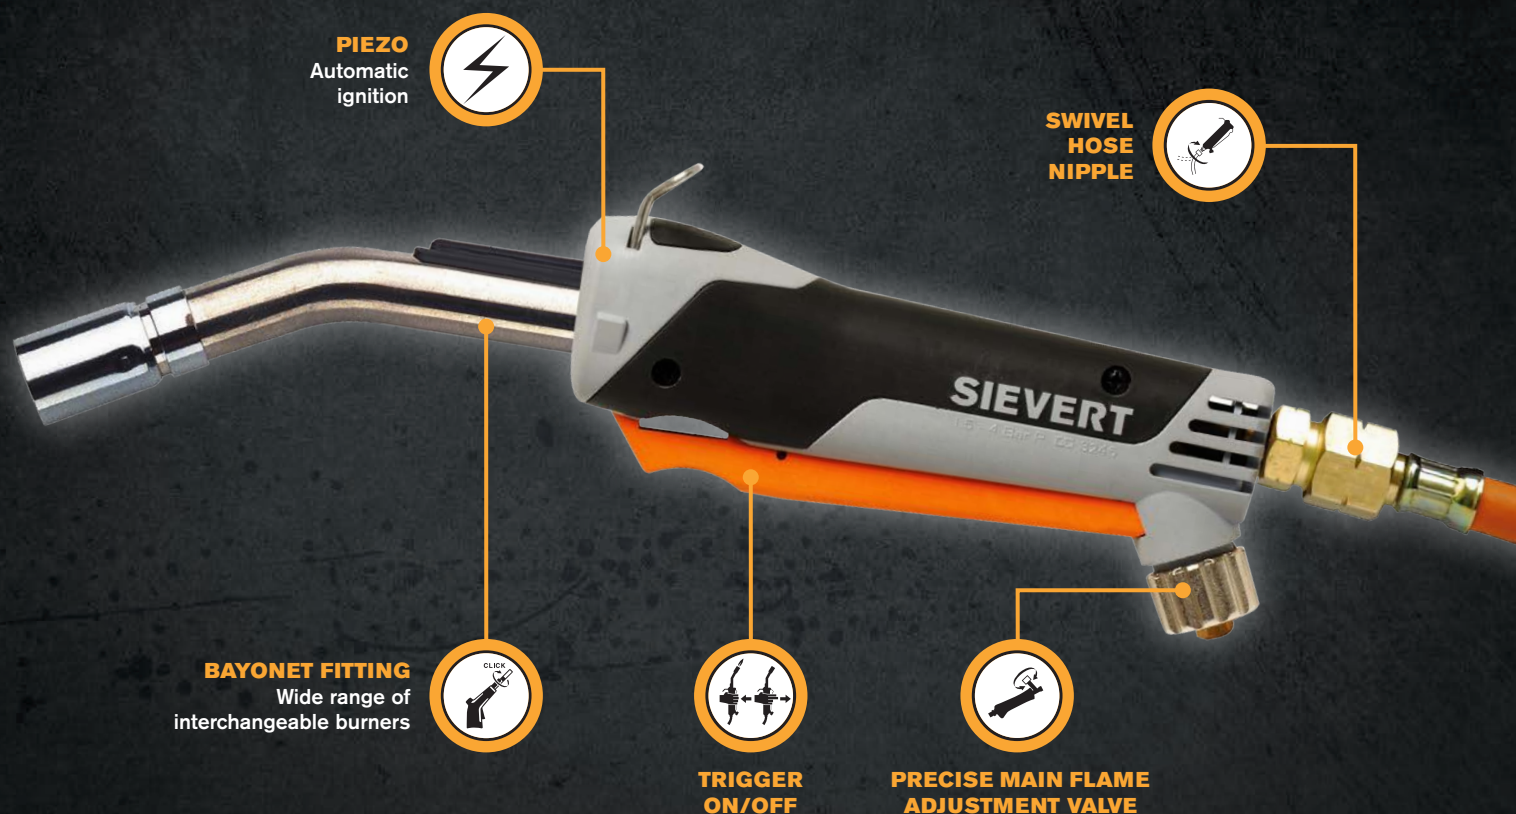

Promatic

SIEVERT®

PowerCase Promatic

Art. no.	721511
Promatic handle 336611	BSP 3/8" LH
Standard burner 334301	Burner diameter Ø 19 mm, 3,2 kW
Soft Flame burner 334791	Burner diameter Ø 28 mm, 5,9 kW
Soft Flame burner 334191	Burner diameter Ø 38 mm, 11,5 kW
Soft Flame burner 334891	Burner diameter Ø 50 mm, 26 kW
Propane hose 770025	4 mm, L: 5 m, BSP 3/8" LH
Regulator 753008	BSP 3/8" LH, POL, 1-4 bar
EAN code	7314527215117
SKU dimensions (mm)	L 590 x W 145 x H 375
SKU weight (kg)	5,5

Sievert AB

P.O Box 1366
SE-171 26 SOLNA
SWEDEN

Telephone: +46 (0)8 629 22 00
Fax: +46 (0)8 629 22 66

e-mail: info@sievert.se
Internet: www.sievert.se

©Sievert AB. All rights reserved. Sievert is a registered trademark of Sievert AB. Sievert AB and its partners reserves the right for any misprints. Promotion is valid Oct 1 2018 - Dec 31 2018 or as long as the products are in stock.