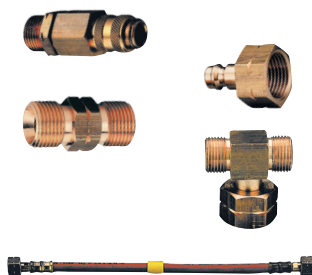

#### Threads:

In accordance with EN 560, ISO 3253 or country specific connections: 3/8"LH

Art no.	Description	Connection	Weight, g	Dimension, mm
754213	Quick connection OT	G3/8" LH OT	77,3	53x21
754214	Coupling pin IT	G3/8" LH IT	41,8	47x21
754215	Quick connection IT	G3/8" LH IT	86,4	52x21
754216	Coupling pin OT	G3/8" LH OT	29,3	47,5x15

### Hose nipples Fixed

Hose nipple no.	709621	709180	708971	717000	717020
Thread	BSP 3/8"LH	BSP 3/8"LH	M14x1	Shell	POL
Inside hose Ø, mm	5	5 and 8	5 and 8	5 and 8	5 and 8

### Hose nipples Swivel

Hose nipple no.	722001	717331	715161	Hose clip no.	901359	900477
Thread	BSP 3/8"LH	BSP 3/8"LH	M14x1	Inside hose Ø, mm	5	8 adjustable
Inside hose Ø, mm	5	5 and 8	5 and 8			

### Connections

Connections no.	Description
754206	Quick Connection female, BSP 3/8"LH for hose
754210	Nipple for Quick Connection male, BSP 3/8"LH for handle
770512	Double nipple, BSP 3/8"LH x BSP 3/8"LH for hose
770067	Connection for connecting two hoses, DIN Kombi
770082	Hose for 770067, length 40 cm, DIN Kombi