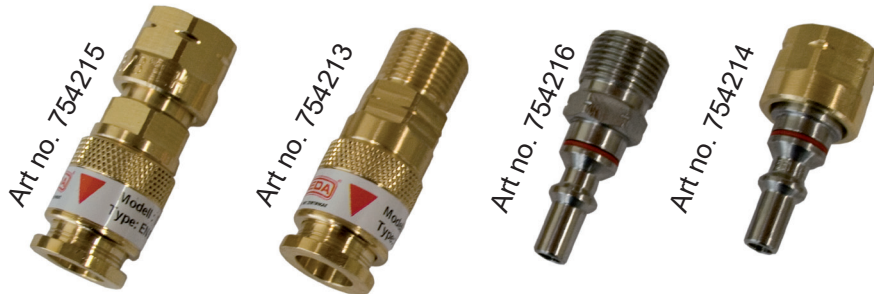

Propane hoses and accessories

Quick connections

Quick connections

Gas quick connection according to EN 561, ISO 7289

- Double O-ring sealing
- Gas cut-off

Threads:

In accordance with EN 560, ISO 3253 or country specific connections: 3/8"LH

Art no.	Description	Connection	Weight, g	Dimension, mm
754213	Quick connection OT	G3/8" LH OT	77,3	53x21
754214	Coupling pin IT	G3/8" LH IT	41,8	47x21
754215	Quick connection IT	G3/8" LH IT	86,4	52x21
754216	Coupling pin OT	G3/8" LH OT	29,3	47,5x15

OT=Outside thread IT=Inside thread