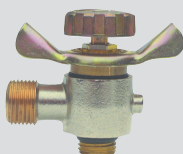

### Hose nipples Fixed

Hose nipple no.	709621	709180	708971	717000	717020
Thread	BSP 3/8"LH	BSP 3/8"LH	M14x1	Shell	POL
Inside hose Ø, mm	5	5 and 8	5 and 8	5 and 8	5 and 8

### Hose nipples Swivel

Hose nipple no.	722001	717331	715161	Hose clip no.	901359	900477
Thread	BSP 3/8"LH	BSP 3/8"LH	M14x1	Inside hose Ø, mm	5	8 adjustable
Inside hose Ø, mm	5	5 and 8	5 and 8			

### Connections

Connections no.	Description
754206	Quick Connection female, BSP 3/8"LH for hose
754210	Nipple for Quick Connection male, BSP 3/8"LH for handle
770512	Double nipple, BSP 3/8"LH x BSP 3/8"LH for hose
770067	Connection for connecting two hoses, DIN Kombi
770082	Hose for 770067, length 40 cm, DIN Kombi

### Valve

Valve no.	Description
700001	Valve adaptor M14-1,5 / BSP 3/8"LH. Horizontal outlet, convenient swivel connection.